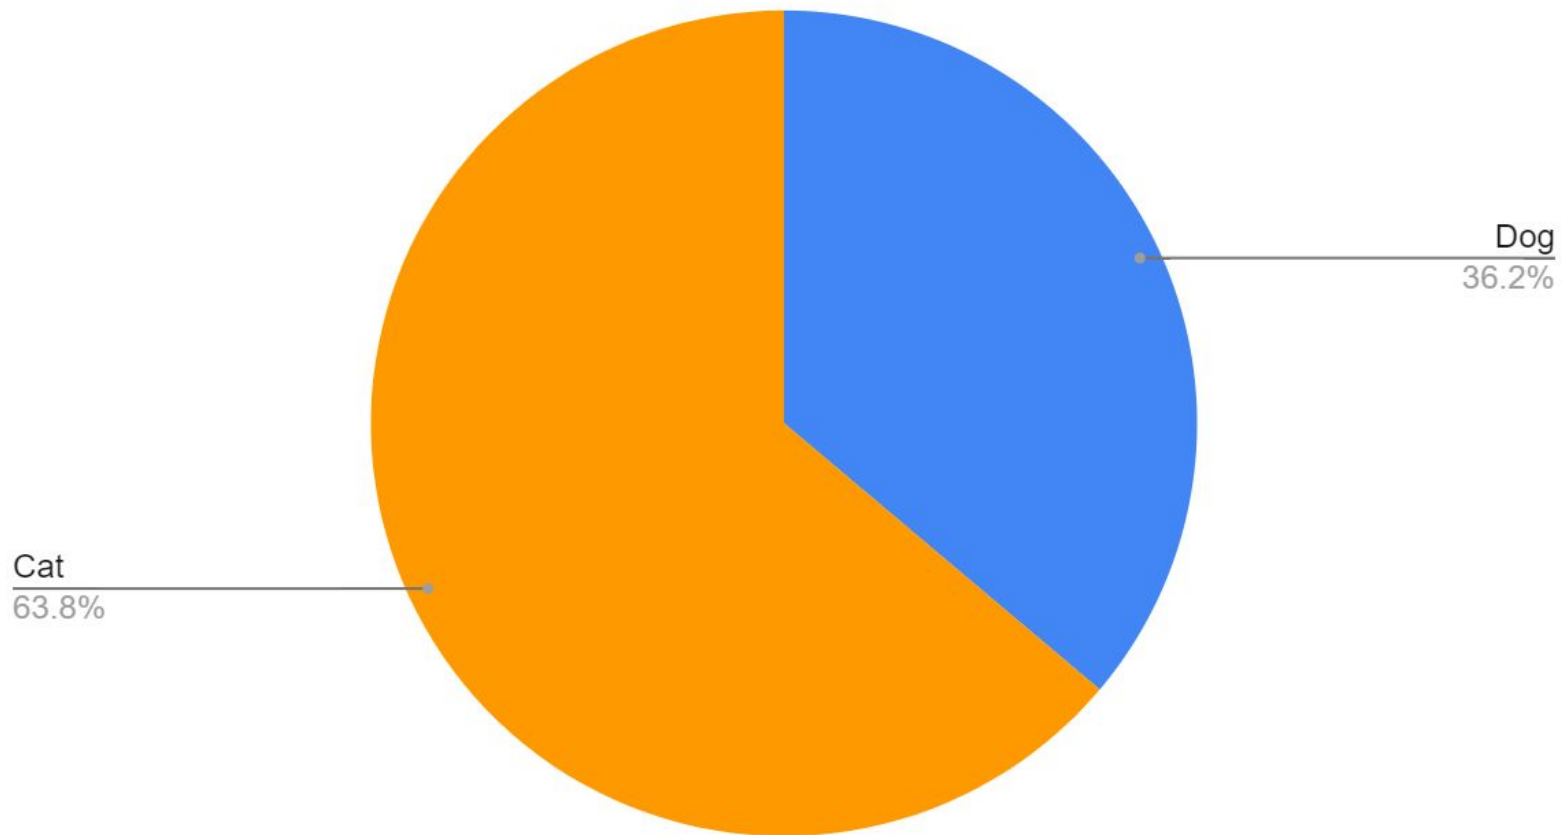

# SavingLife Network Statistics

YTD November 30, 2023

# SAINT Network Intake - YTD