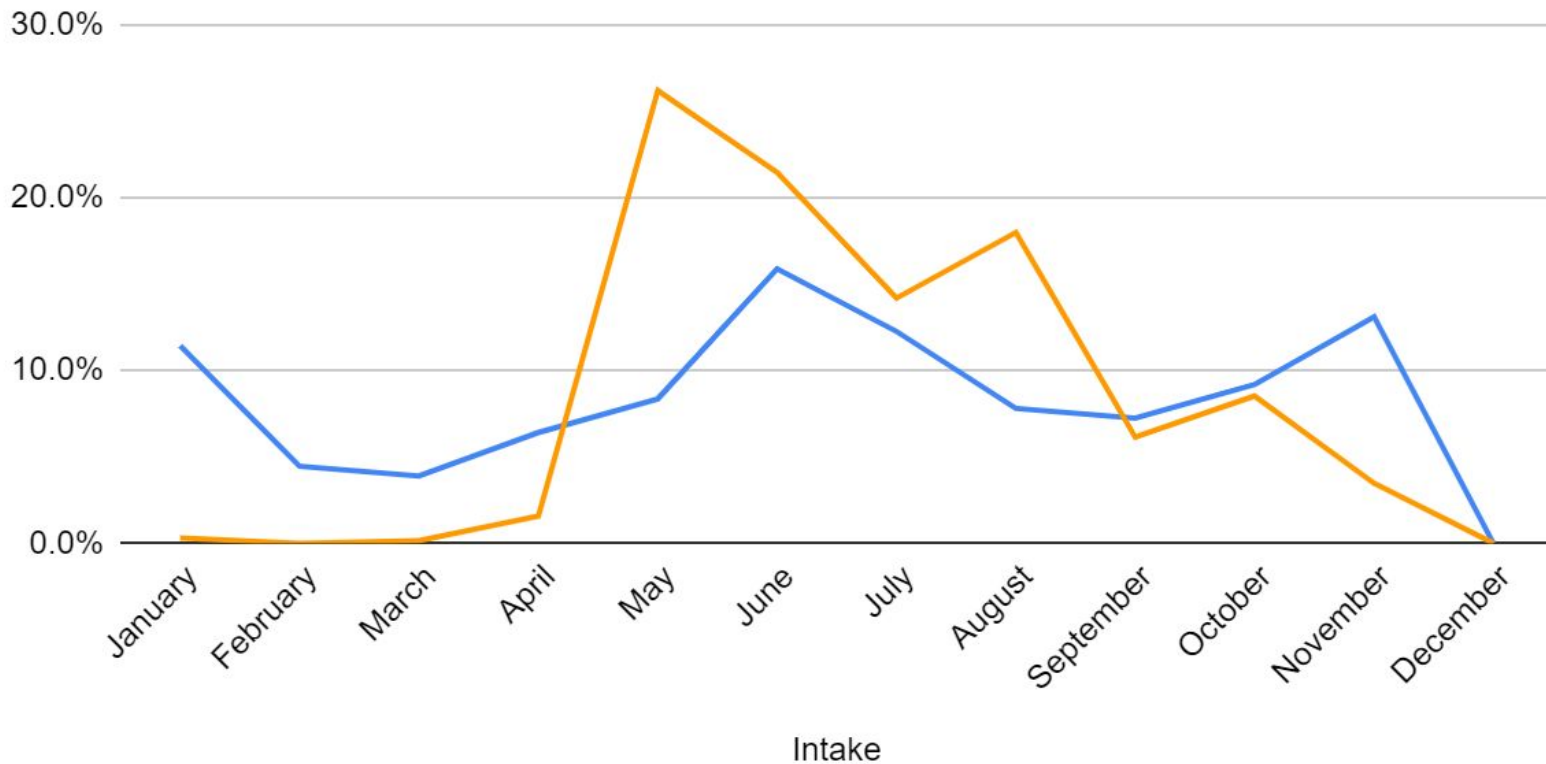

SAINT Network Intake YTD by Month

Dog Cat