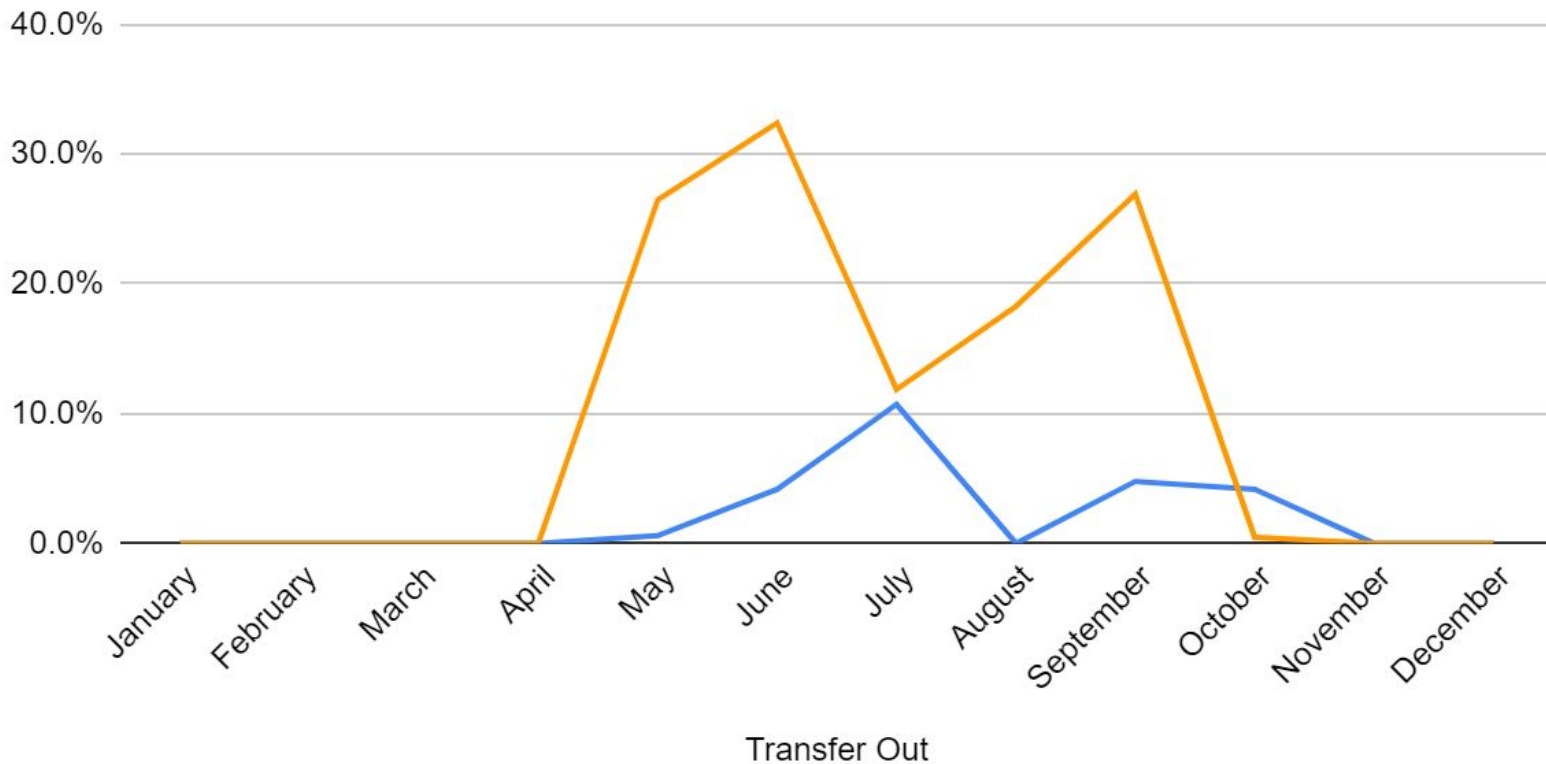

SAINT Network Transfer Out YTD by Month

Dog Cat