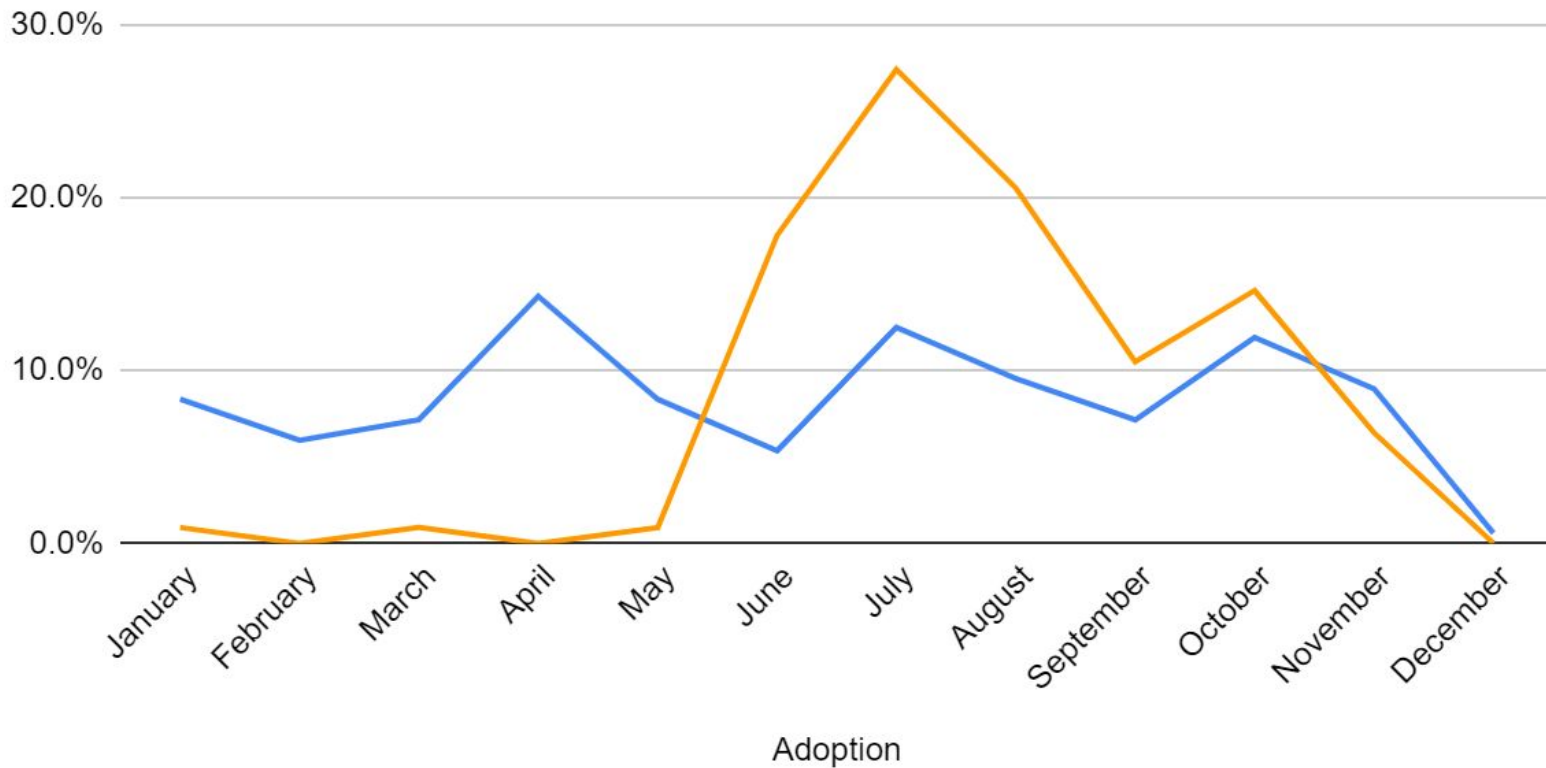

SAINT Network Adoptions YTD by Month

Dog Cat